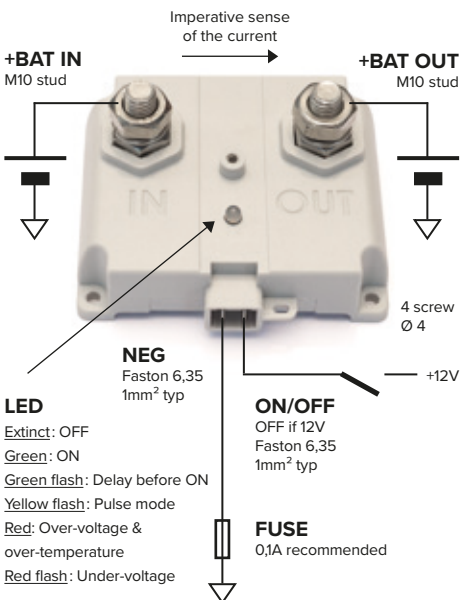

Warning:

- Quality of the connections
- Right power supply voltage (level & polarity)
- Fuse on the NEG access
- Operating conditions
- Prohibition of any change

Dolphin
charger

info@dolphin-charger.com
www.dolphin-charger.com